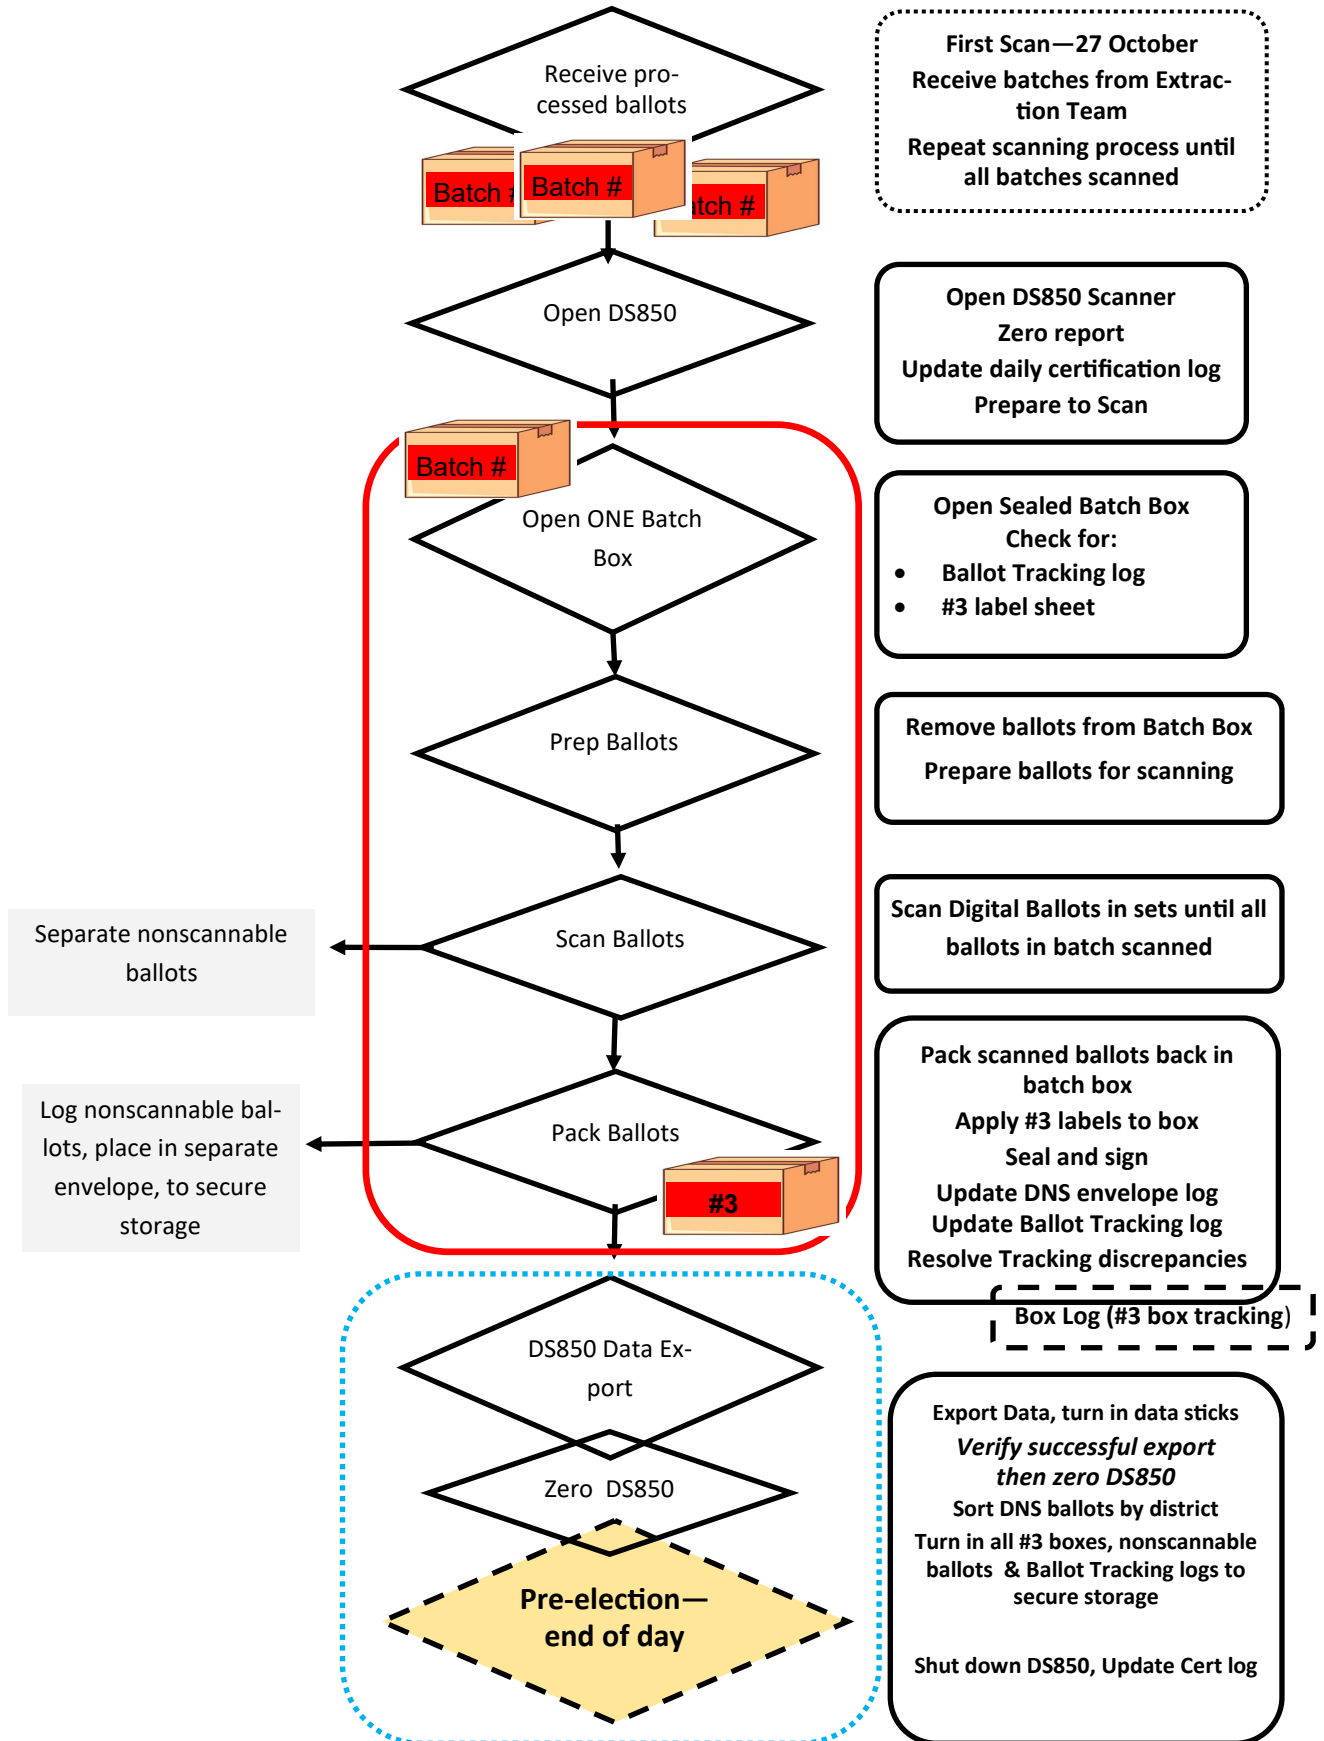

Pre-Processing Phase 2, Scanning Absentee Voter Ballots DS850 Overview - Pre Election

Scanning Absentee Voter Ballots Overview— Election /Post Election